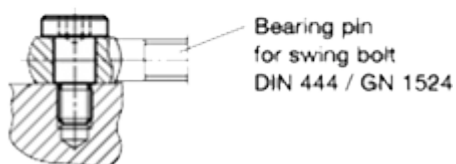

Application example

d1	= M 6
d2	= 8 -0.05/-0.08
d3	= 14
$l_1 +0.20/+0.13$	= 13
l_2	= 8
l_3	= 4
s	= 4
Weight in (g)	= 10