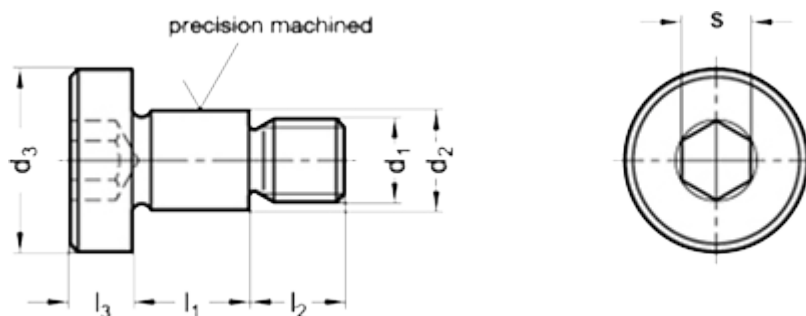

Article number: 207321M6813ST  
Description: E+G Shoulder screw  
GN 732.1-M6-8-13-ST

## Measures